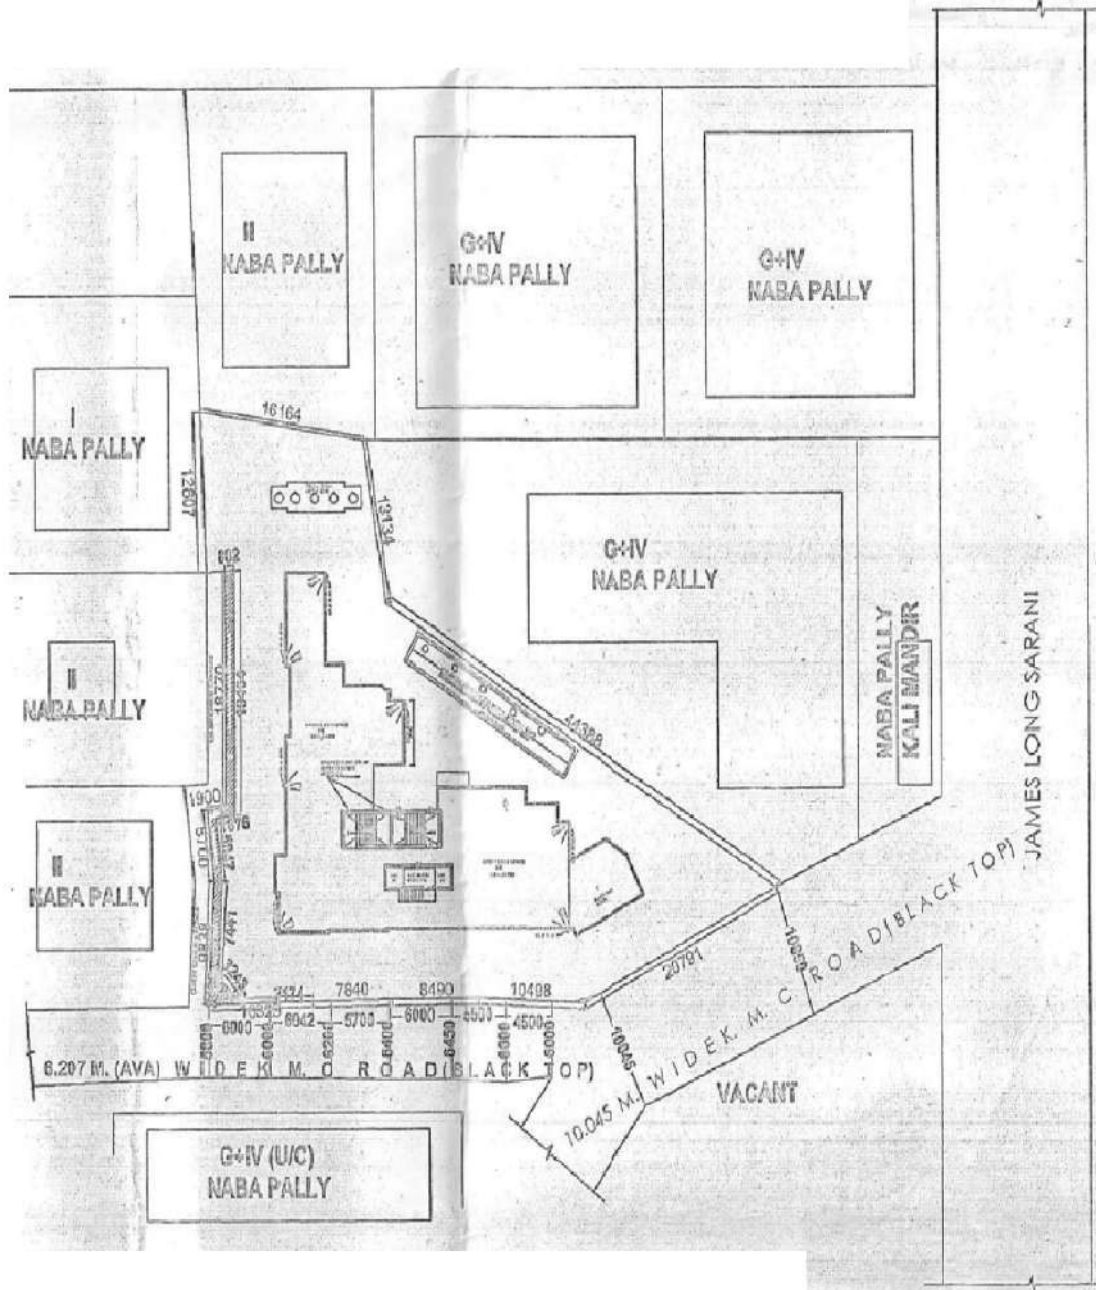

**Proposed Project at Premises No-6, Nabapally Main Road, Ward No-143, Borough-XVI, under Kolkata Municipal Corporation, P.S.- Thakurpukur now Haridevpur, Kolkata-700104**

**LATITUDE : 22.469905**  
**LONGITUDE : 88.302246**